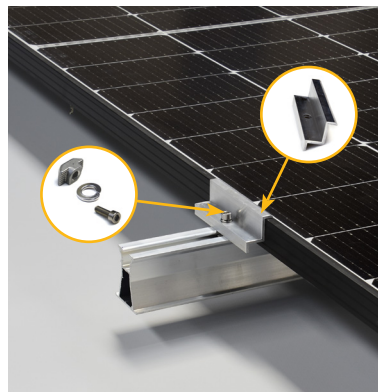

End clamp kit for flat roofs

WWW.RENOLIT.ALKORPLAN.COM

RENOLIT UK Ltd, Station Road - Cramlington, Northumberland NE23 8AQ - United Kingdom
T +44 1670 718283 - F +44 1670 590096 - renolit.cramlington@renolit.com

RENOLIT Belgium N.V. - Export Dpt. - Industriepark De Bruwaan 43 - 9700 Oudenaarde - Belgium
T +32 (0)55 33 98 51 - renolit.belgium@renolit.com

Rely on it.