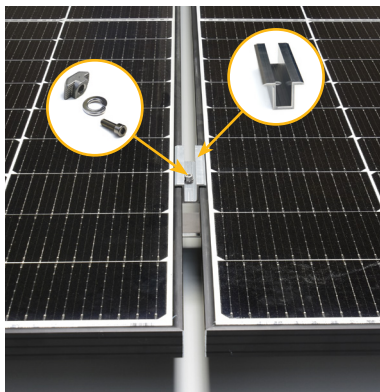

DELIVERY

Type	Description	Packing unit
81638-001	End clamp kit solar module frame 30 mm	100 pieces / box
81638-002	Centre clamp kit solar module frame 30 mm	100 pieces / box
81638-003	End clamp kit solar module frame 32 mm	100 pieces / box
81638-004	Centre clamp kit solar module frame 32 mm	100 pieces / box
81638-005	End clamp kit solar module frame 35 mm	100 pieces / box
81638-006	Centre clamp kit solar module frame 35 mm	100 pieces / box
81638-007	End clamp kit solar module frame 38 mm	100 pieces / box
81638-008	Centre clamp kit solar module frame 38 mm	100 pieces / box
81638-009	End clamp kit solar module frame 40 mm	100 pieces / box
81638-010	Centre clamp kit solar module frame 40 mm	100 pieces / box
81638-011	End clamp kit solar module frame 45 mm	100 pieces / box
81638-012	Centre clamp kit solar module frame 45 mm	100 pieces / box
81638-013	End clamp kit solar module frame 46 mm	100 pieces / box
81638-014	Centre clamp kit solar module frame 46 mm	100 pieces / box

Centre clamp kit for flat roofs